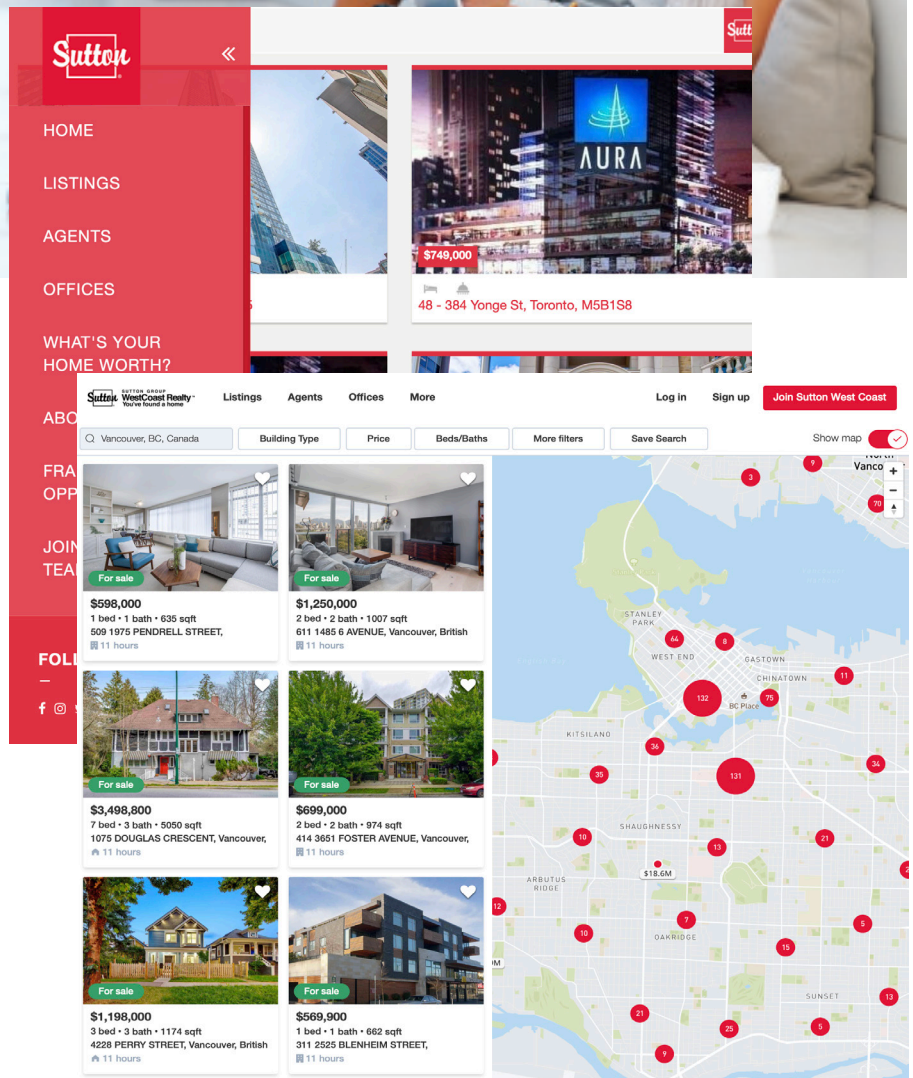

YOUR CLIENTS BENEFIT FROM OVER

50,000 Visitors MONTHLY

suttonwestcoast.com + sutton.com = MASSIVE VISIBILITY

Exposure & Lead Generation

Over 90% of consumers start their property search online. How will they find you?

Most importantly, your listing leads go directly to you.