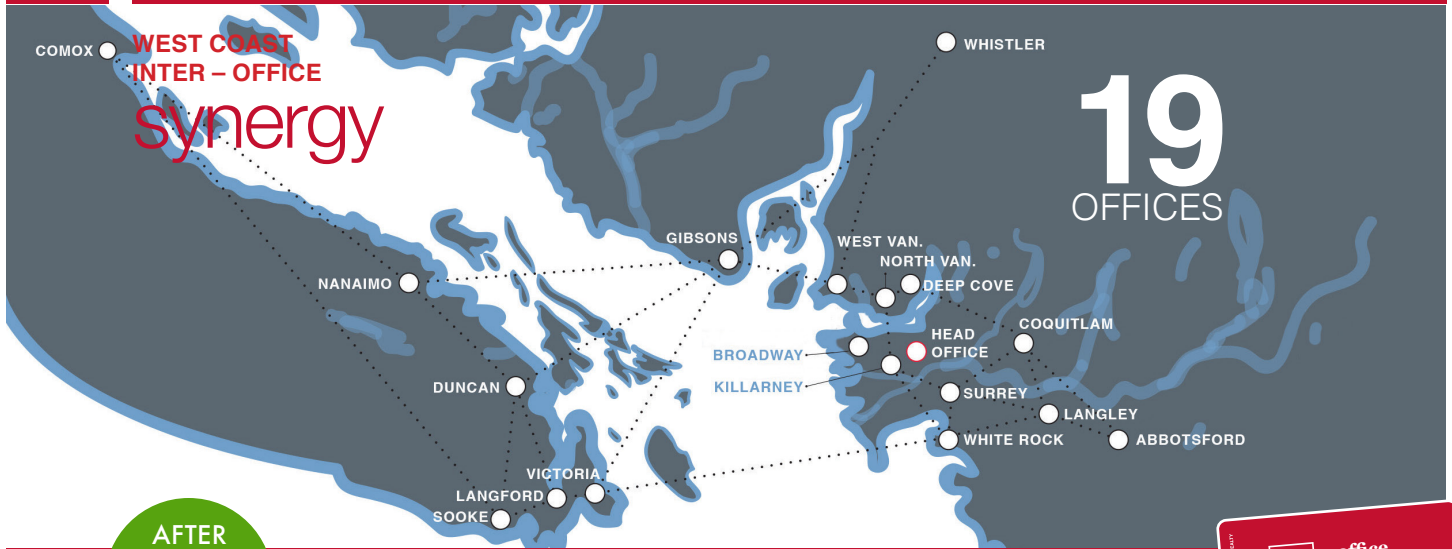

THE RIGHT PLACE FOR ALL THE RIGHT REASONS

location, location, locations

AFTER HOURS OFFICE ACCESS

Your Sutton West Coast Passport allows entry to many of our offices.

If you plan on visiting an office after hours, please contact that office for entry details.